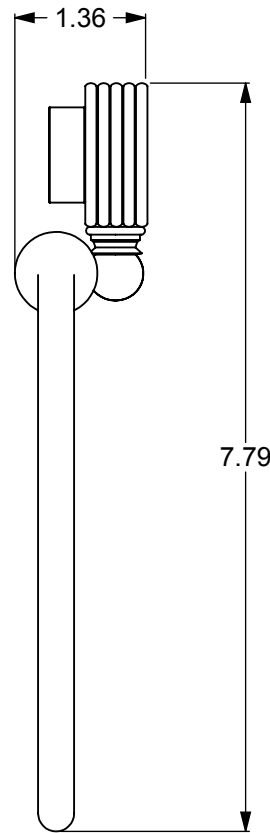

ITEM NO.	P/N	DESCRIPTION	QTY.
1	RGGV	CONNECTOR	1
2	CARD-1	END LOCK	1
3	#2ARM BACK	SUPPORT LOCK	1
4	HBTTT-78	HUB	1
5	TRMT-6	RING	1

NOTES:
1. UNIT IS IN INCHES

UNLESS OTHERWISE STATED	
.X	±.3mm
.XX	±.15mm
.XXX	±.008mm

COPYRIGHT © Allied Brass 2016

DRAWN	1-26-2016	I.M	MATERIAL:	BRASS	FINISH	TBD	
CHECKED	1-26-2016	P.D	DESCRIPTION:	TOWEL RING	QUANTITY	TBD	
APPROVED	1-26-2016	R.A			DRAWING No.	REV	
					416G		
					SCALE	1:2	SHEET: 01