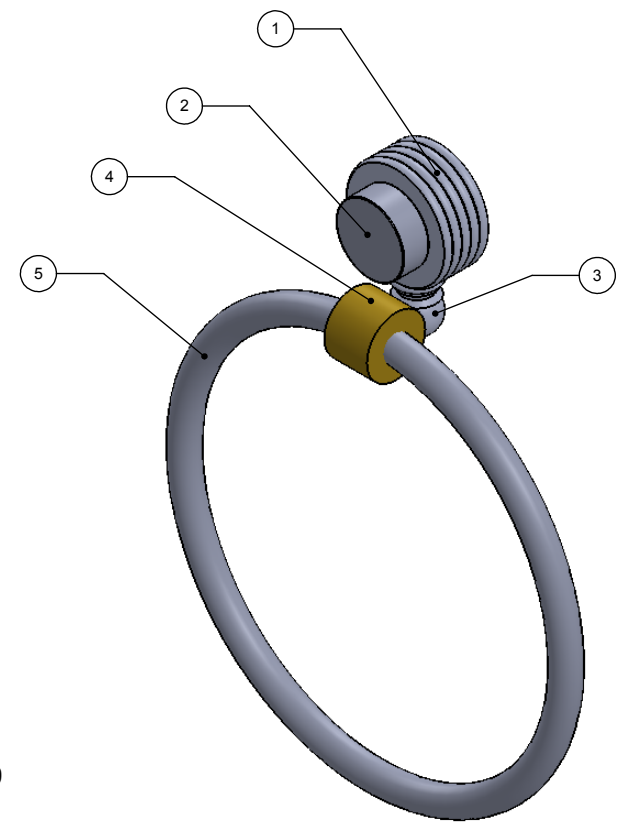

ITEM NO.	P/N	DESCRIPTION	QTY.
1	RGGV	CONNECTOR	1
2	CARD-1	END LOCK	1
3	#2ARM BACK	SUPPORT LOCK	1
4	HBTTT-78	HUB	1
5	TRMT-6	RING	1

NOTES:
1. UNIT IS IN INCHES

UNLESS OTHERWISE STATED	
.X	±.3mm
.XX	±.15mm
.XXX	±.008mm

COPYRIGHT © Allied Brass 2016

DRAWN	1-26-2016	I.M	MATERIAL:	BRASS	FINISH	TBD	
CHECKED	1-26-2016	P.D	DESCRIPTION:	TOWEL RING	QUANTITY	TBD	
APPROVED	1-26-2016	R.A			DRAWING No.	REV	
					416G		
					SCALE	1:2	SHEET: 01