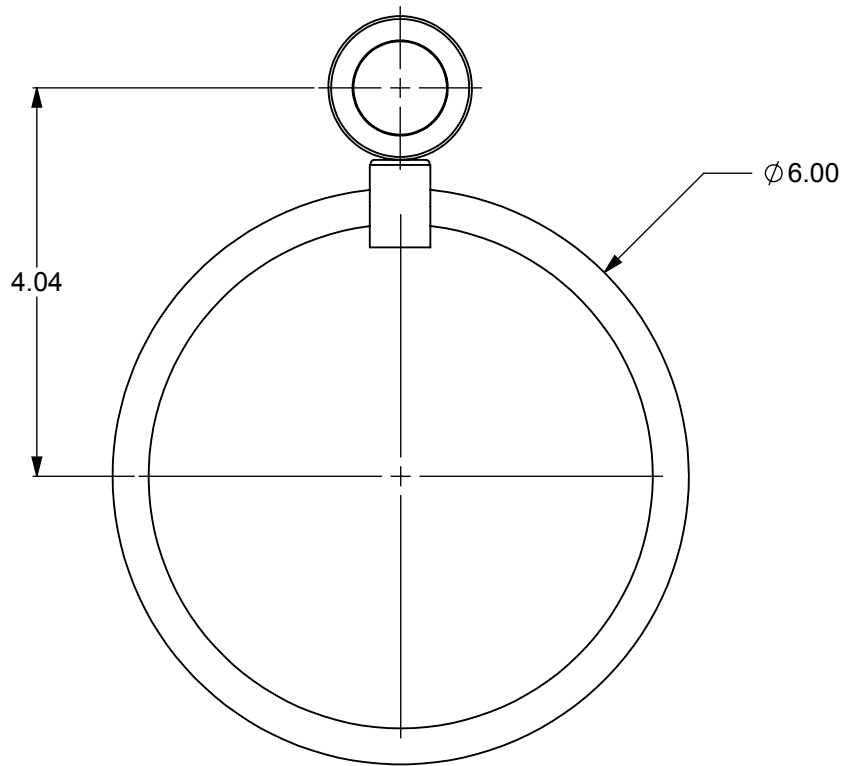

ITEM NO.	P/N	DESCRIPTION	QTY.
1	RGGV	CONNECTOR	1
2	CARD-1	END LOCK	1
3	#2ARM BACK	SUPPORT LOCK	1
4	HBTTT-78	HUB	1
5	TRMT-6	RING	1

NOTES:
1. UNIT IS IN INCHES

UNLESS OTHERWISE STATED	
.X	±.3mm
.XX	±.15mm
.XXX	±.008mm

COPYRIGHT © Allied Brass 2016

DRAWN	1-26-2016	I.M	MATERIAL:	BRASS	FINISH	TBD	
CHECKED	1-26-2016	P.D	DESCRIPTION:	TOWEL RING	QUANTITY	TBD	
APPROVED	1-26-2016	R.A			DRAWING No.	REV	
					416G		
					SCALE	1:2	SHEET: 01